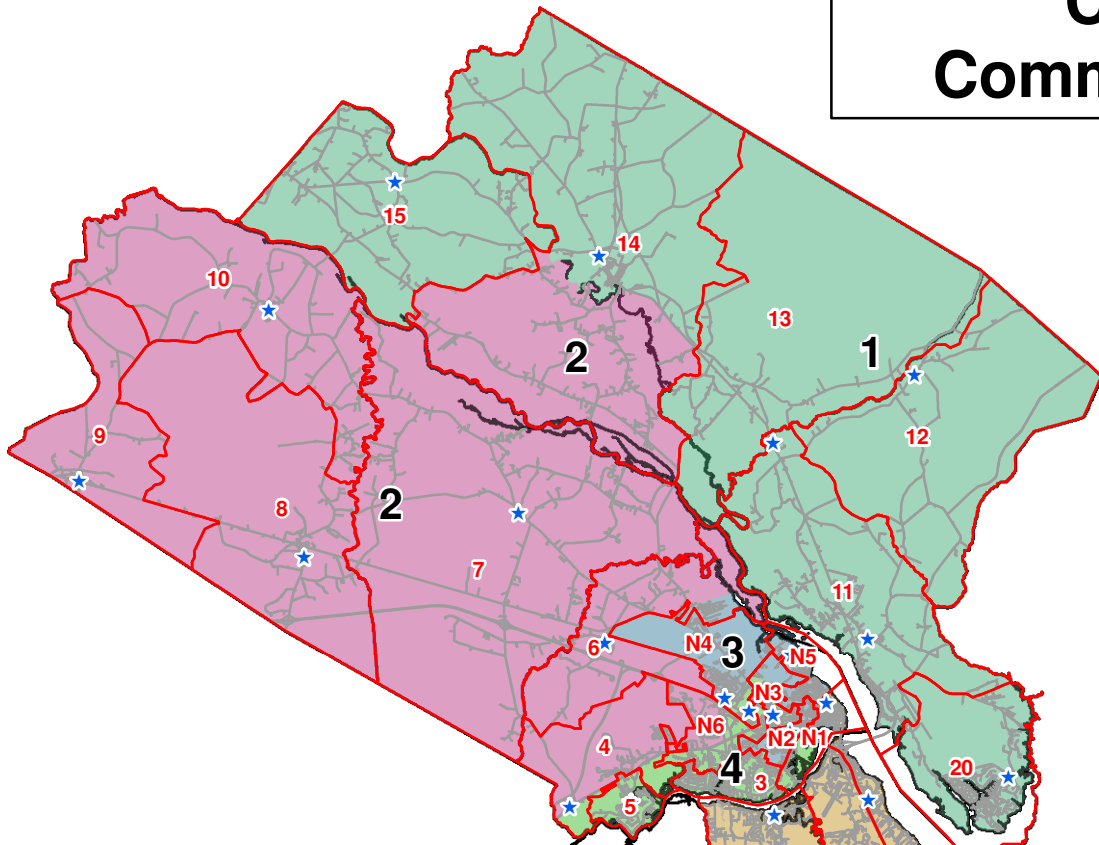

# Craven County Commissioner Districts

	1
	2
	3
	4
	5
	6
	7
★	Voting Site
	Precincts

Id PRECINCT

- N1 George Street
- N2 Fort Totten
- N3 Grover C. Fields
- N4 H.J. Macdonald
- N5 Glenburnie Park
- N6 New Bern West
- 2 Havelock
- 3 Trent Woods
- 4 Rhems
- 5 River Bend
- 6 Clarks
- 7 Jasper
- 8 Cove City
- 9 Dover
- 10 Fort Barnwell
- 11 Bridgeton
- 12 Truitt
- 13 Emul
- 14 Vanceboro
- 15 Epworth
- 16 Grantham 1
- 17 Croatan
- 19 Harlowe
- 20 Fairfield Harbour
- 21 Brices Creek
- 23 Grantham 2