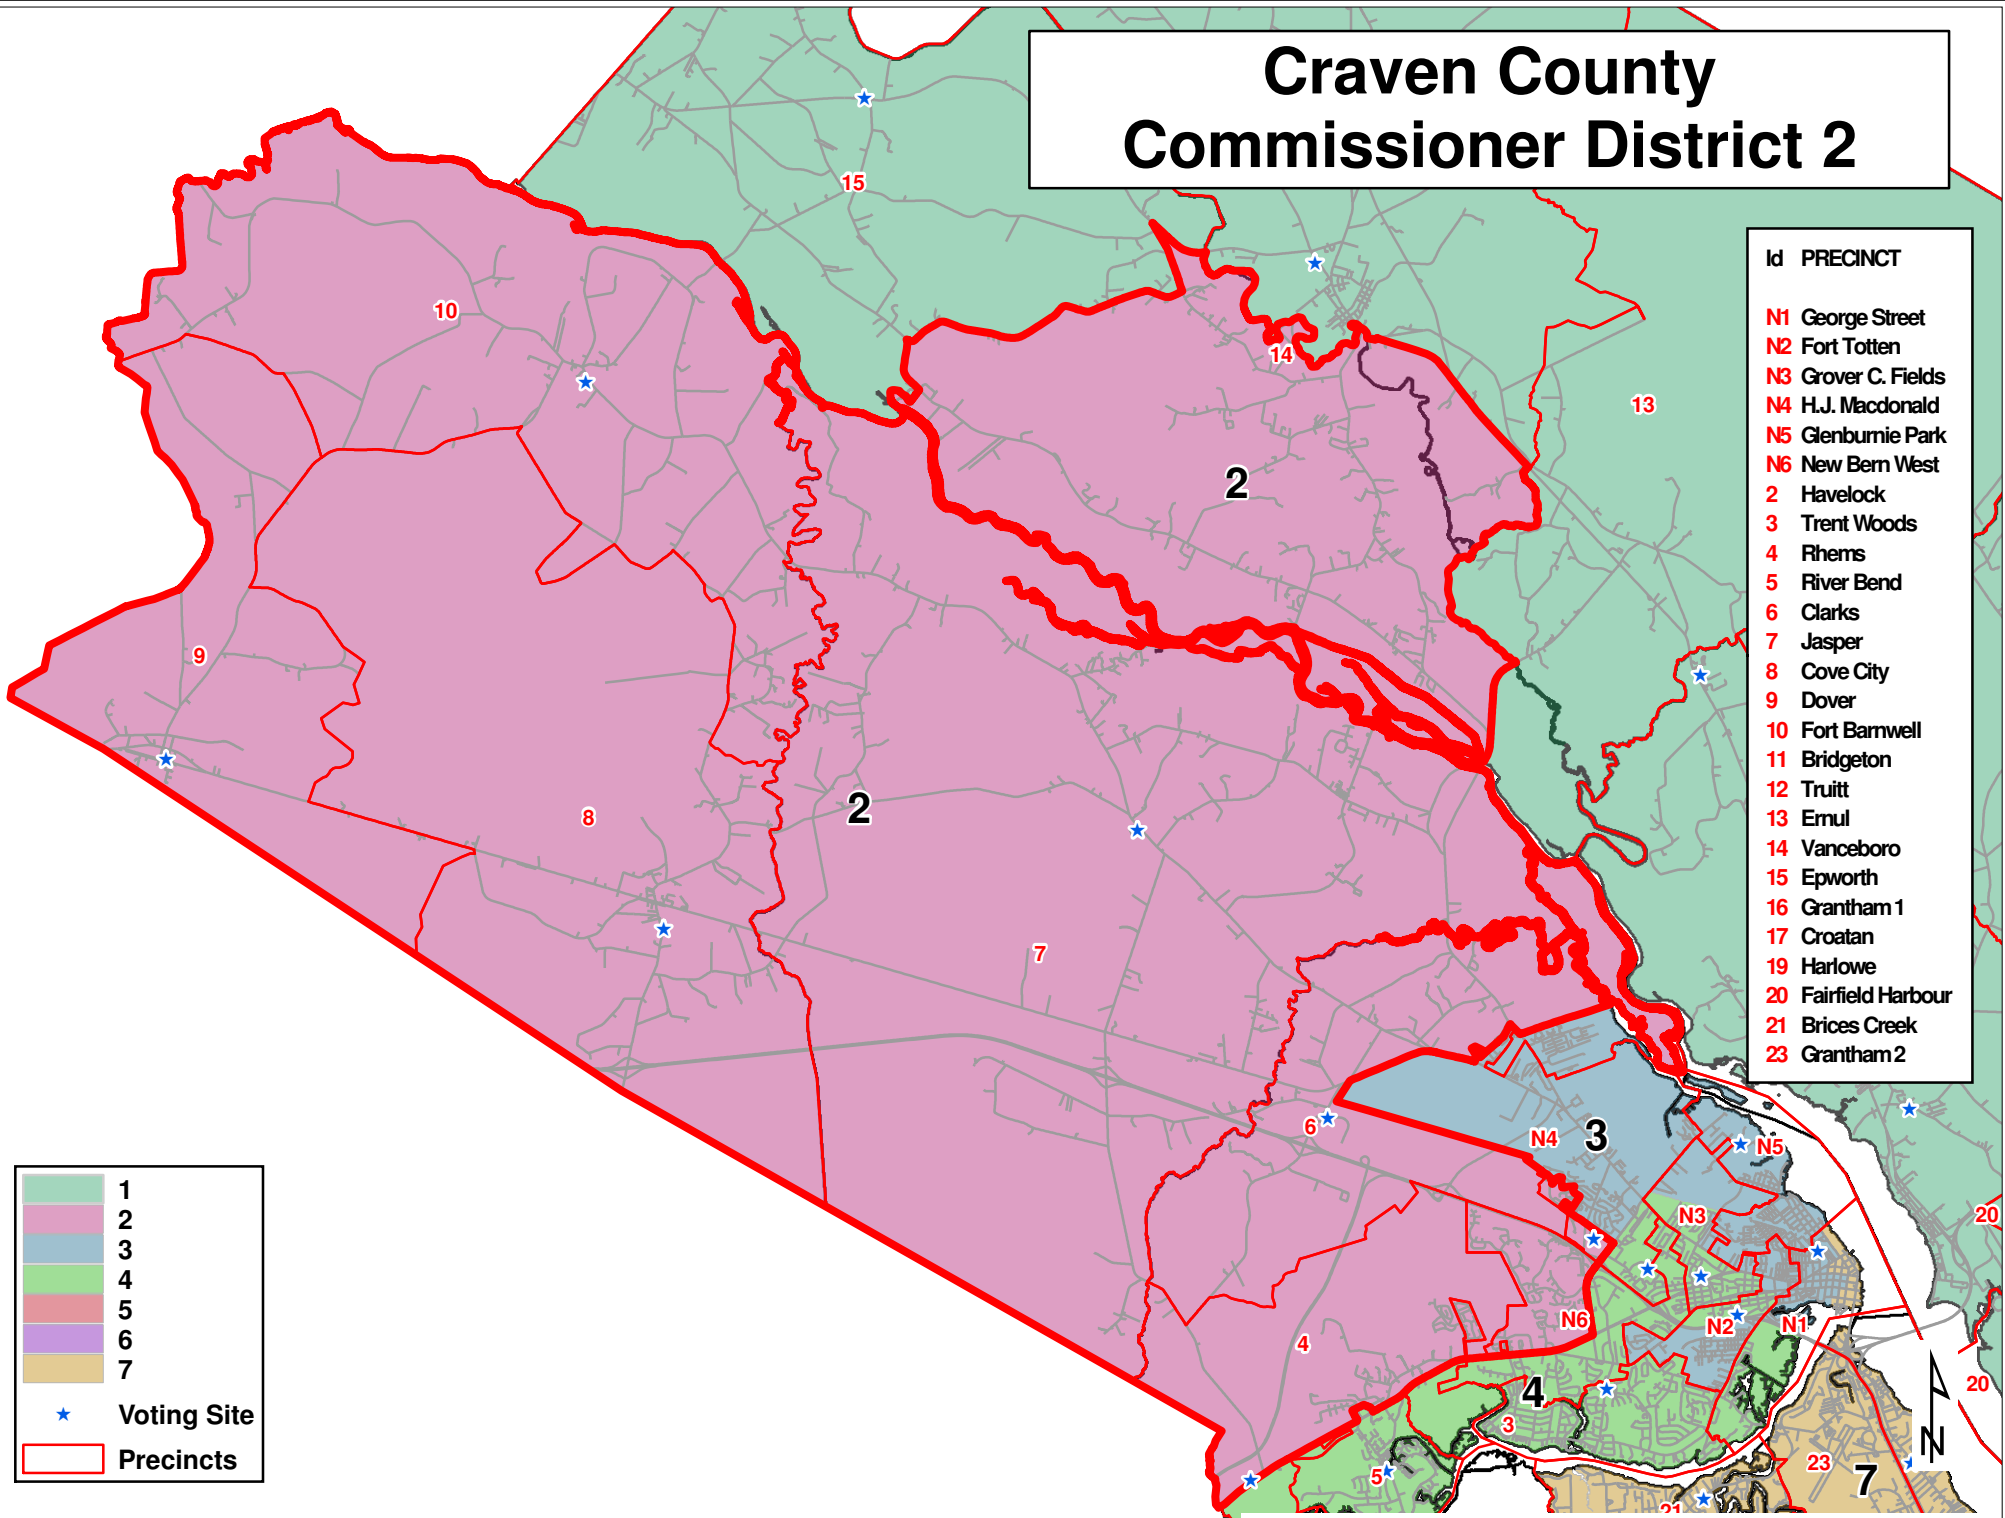

Craven County Commissioner District 2

Id	PRECINCT
N1	George Street
N2	Fort Totten
N3	Grover C. Fields
N4	H.J. Macdonald
N5	Glenburnie Park
N6	New Bern West
2	Havelock
3	Trent Woods
4	Rhems
5	River Bend
6	Clarks
7	Jasper
8	Cove City
9	Dover
10	Fort Barnwell
11	Bridgeton
12	Truitt
13	Emul
14	Vanceboro
15	Epworth
16	Grantham 1
17	Croatan
19	Harlowe
20	Fairfield Harbour
21	Brices Creek
23	Grantham 2

	1
	2
	3
	4
	5
	6
	7
	Voting Site
	Precincts