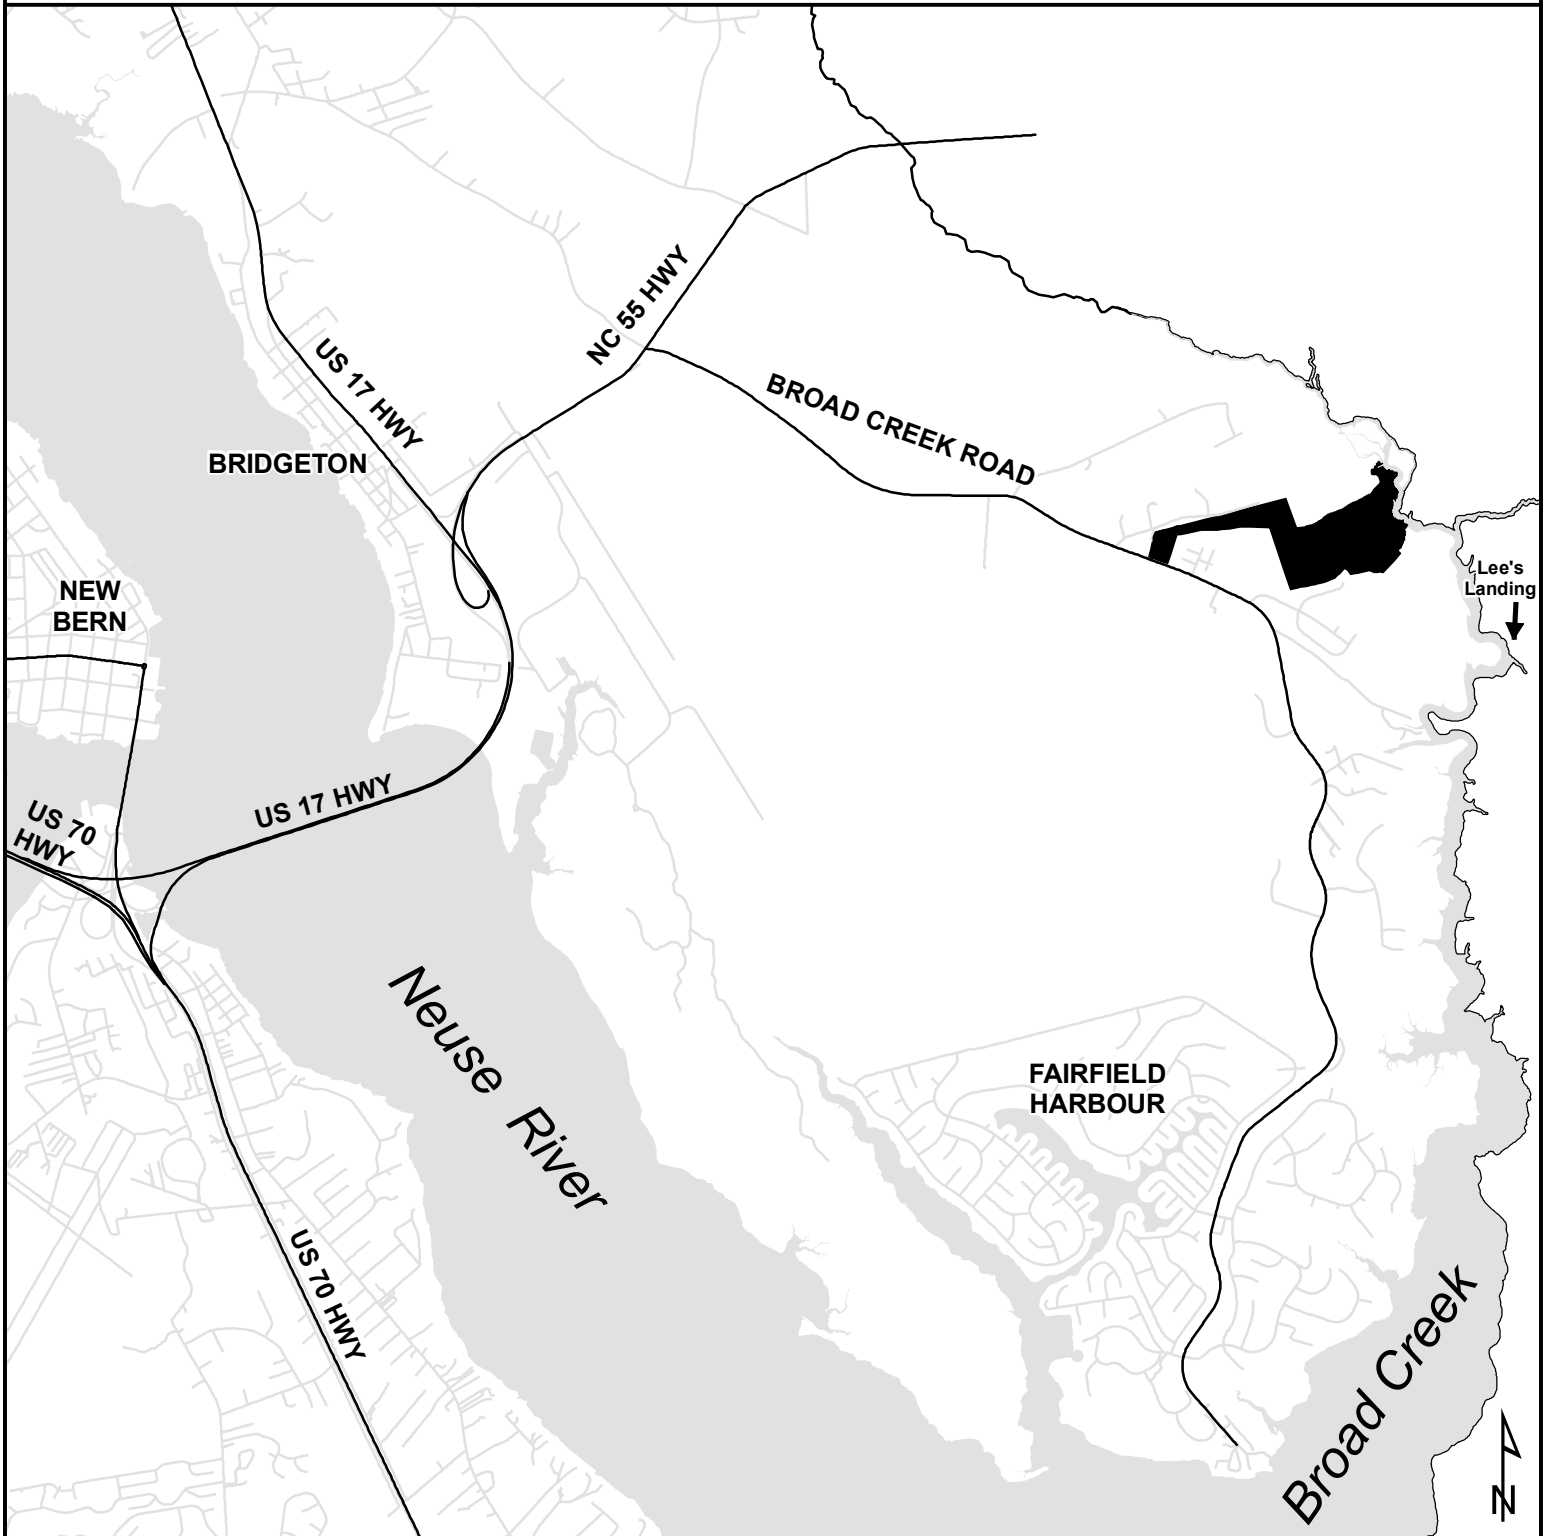

**Craven County  
Latham-Whitehurst Nature Park  
1095 Broad Creek Road, New Bern, NC**

**Directions :**

From New Bern ... follow NC 17 Hwy north towards Bridgeton. Exit to NC 55 Hwy towards Bayboro. At gas station on right, turn right onto Broad Creek Road and follow 2.4 miles to park entrance on left.

From Greenville/Washington ... take Hwy17 south from Vanceboro. After passing through Bridgeton take exit onto NC 55 Hwy towards Bayboro. At gas station on right, turn right onto Broad Creek Road and follow 2.4 miles to park entrance on left.