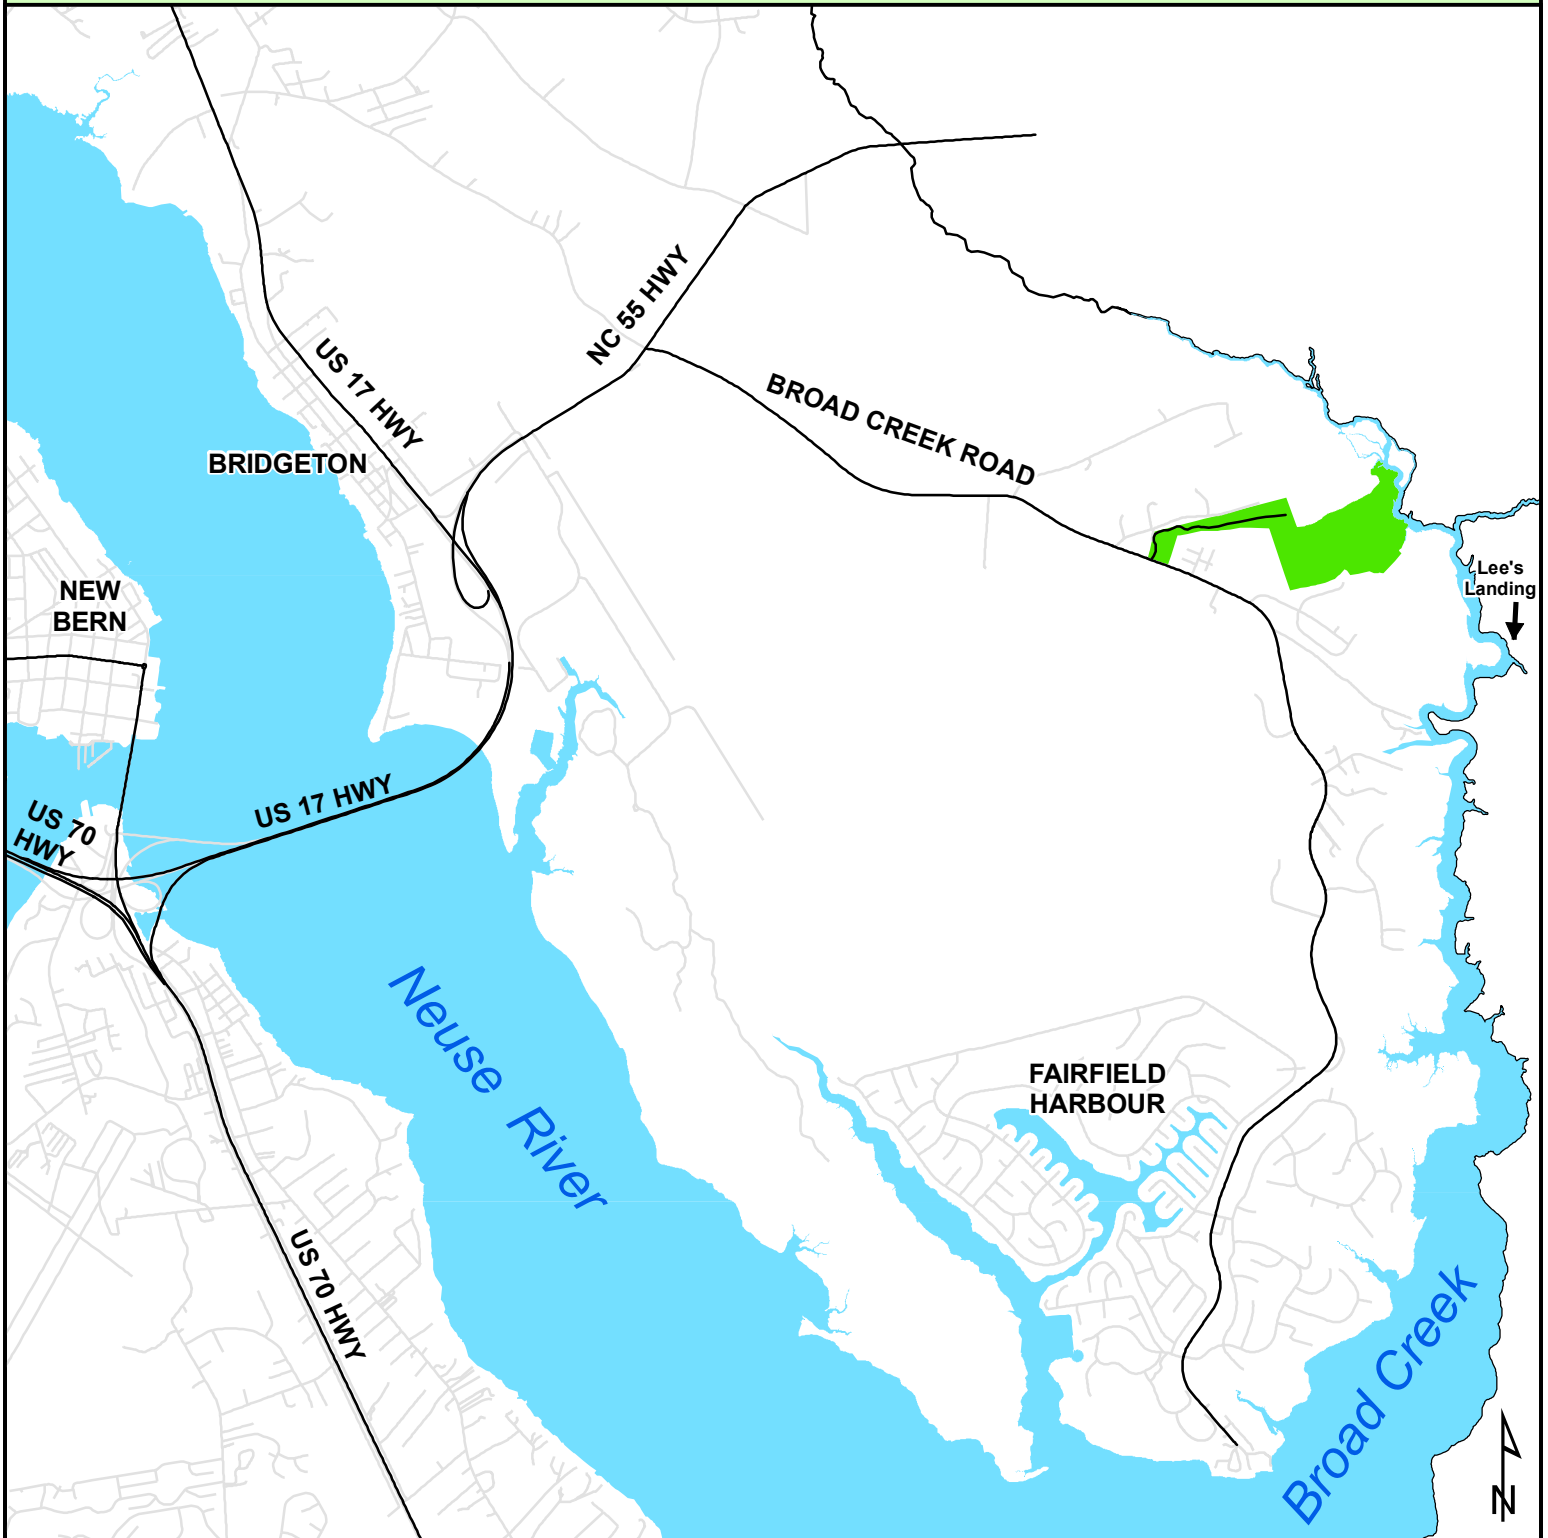

**Craven County
Latham-Whitehurst Nature Park
1095 Broad Creek Road, New Bern, NC**

Directions :

From New Bern ... follow NC 17 Hwy north towards Bridgeton. Exit to NC 55 Hwy towards Bayboro. At gas station on right, turn right onto Broad Creek Road and follow 2.4 miles to park entrance on left.

From Greenville/Washington ... take Hwy17 south from Vanceboro. After passing through Bridgeton take exit onto NC 55 Hwy towards Bayboro. At gas station on right, turn right onto Broad Creek Road and follow 2.4 miles to park entrance on left.