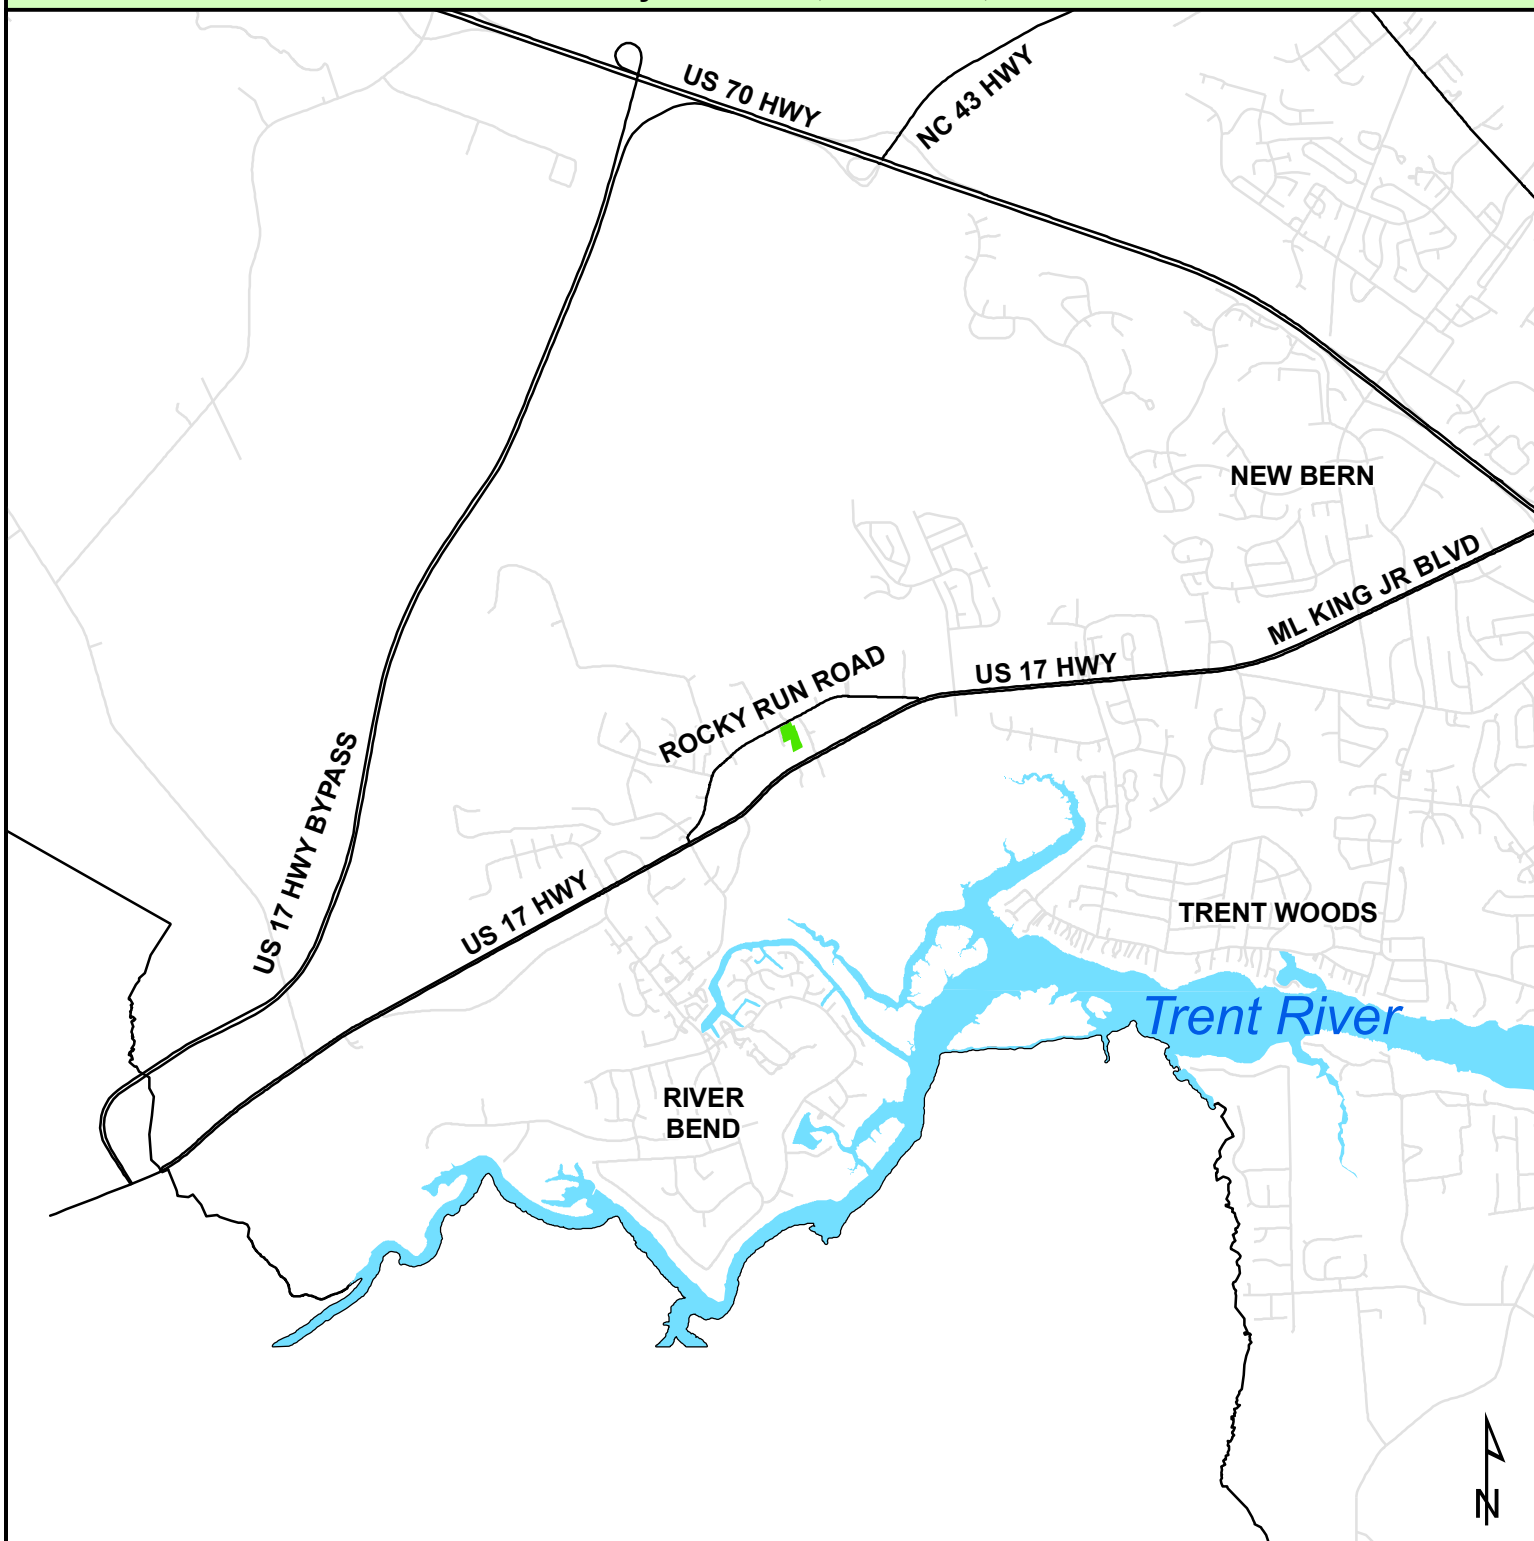

**Craven County
Rocky Run Park
411 Rocky Run Road, New Bern, NC**

Directions :

From Jones County north on NC 17 Hwy north towards New Bern. Stay in left lane and make a left at traffic light across from Shell Gas Station onto Rocky Run Road. Follow for 1/2 mile to park on right.

From New Bern south on Hwy17 south. Take 1st right turn after traffic light into Ben Quinn School. Follow for 1/2 mile to park on left.

AMENITIES

- > Playground
- > Picnic shelter & tables
- > Charcoal grill
- > Basketball court