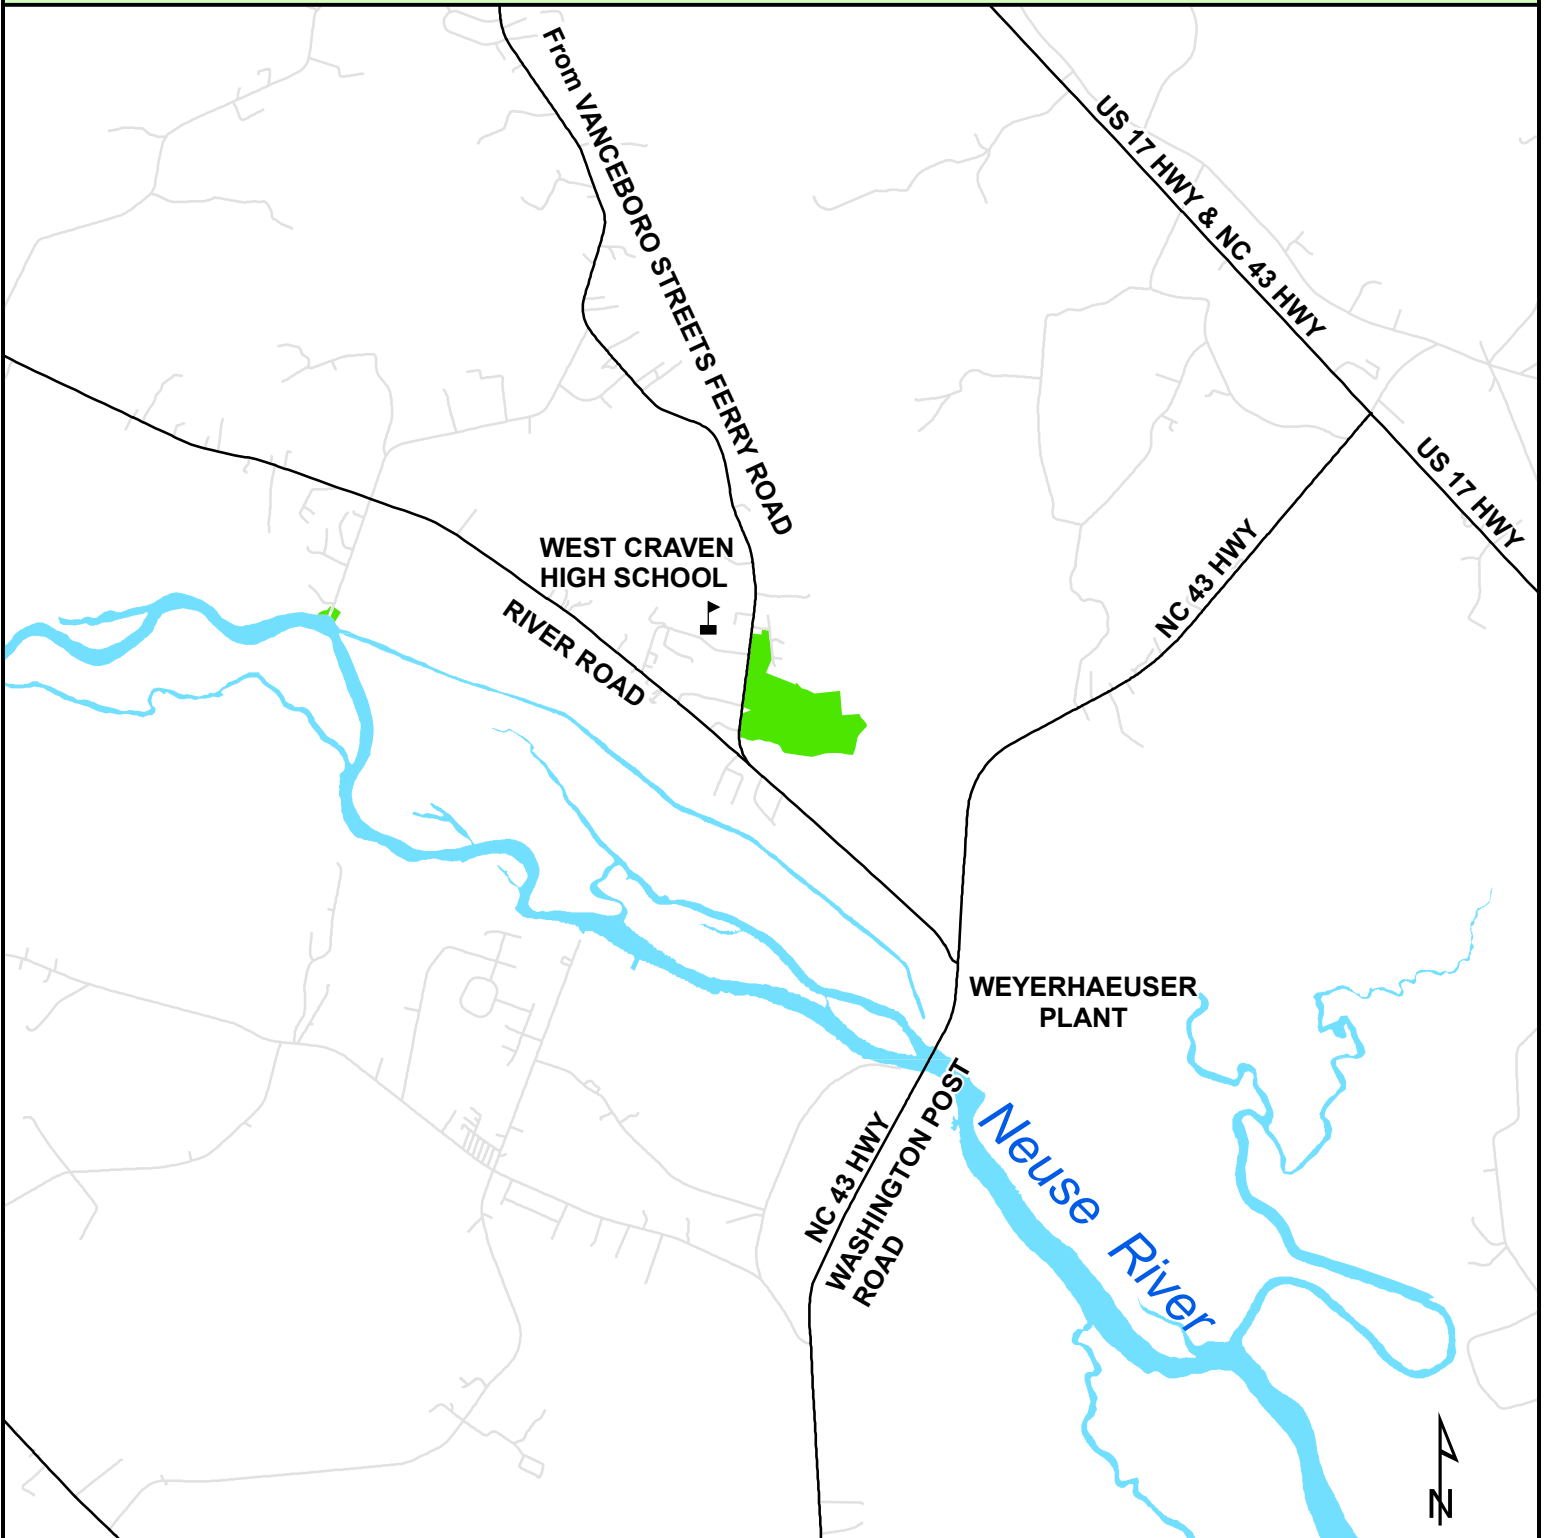

**Craven County
West Craven Park
2791 Streets Ferry Road, Vanceboro, NC**

Directions :

From New Bern ... follow NC 43 Hwy north towards Vanceboro. At Weyerhaeuser Plant, turn left on River Rd. Follow for 1 mile and bear right onto Streets Ferry Road. The park will be on right just around the first curve.

From Greenville/Washington ... take Hwys 43 & 17 to Vanceboro. Follow into and through Vanceboro, turn right on Streets Ferry Rd. Follow for 4.5 miles to West Craven High School. Park will be just past high school on left.