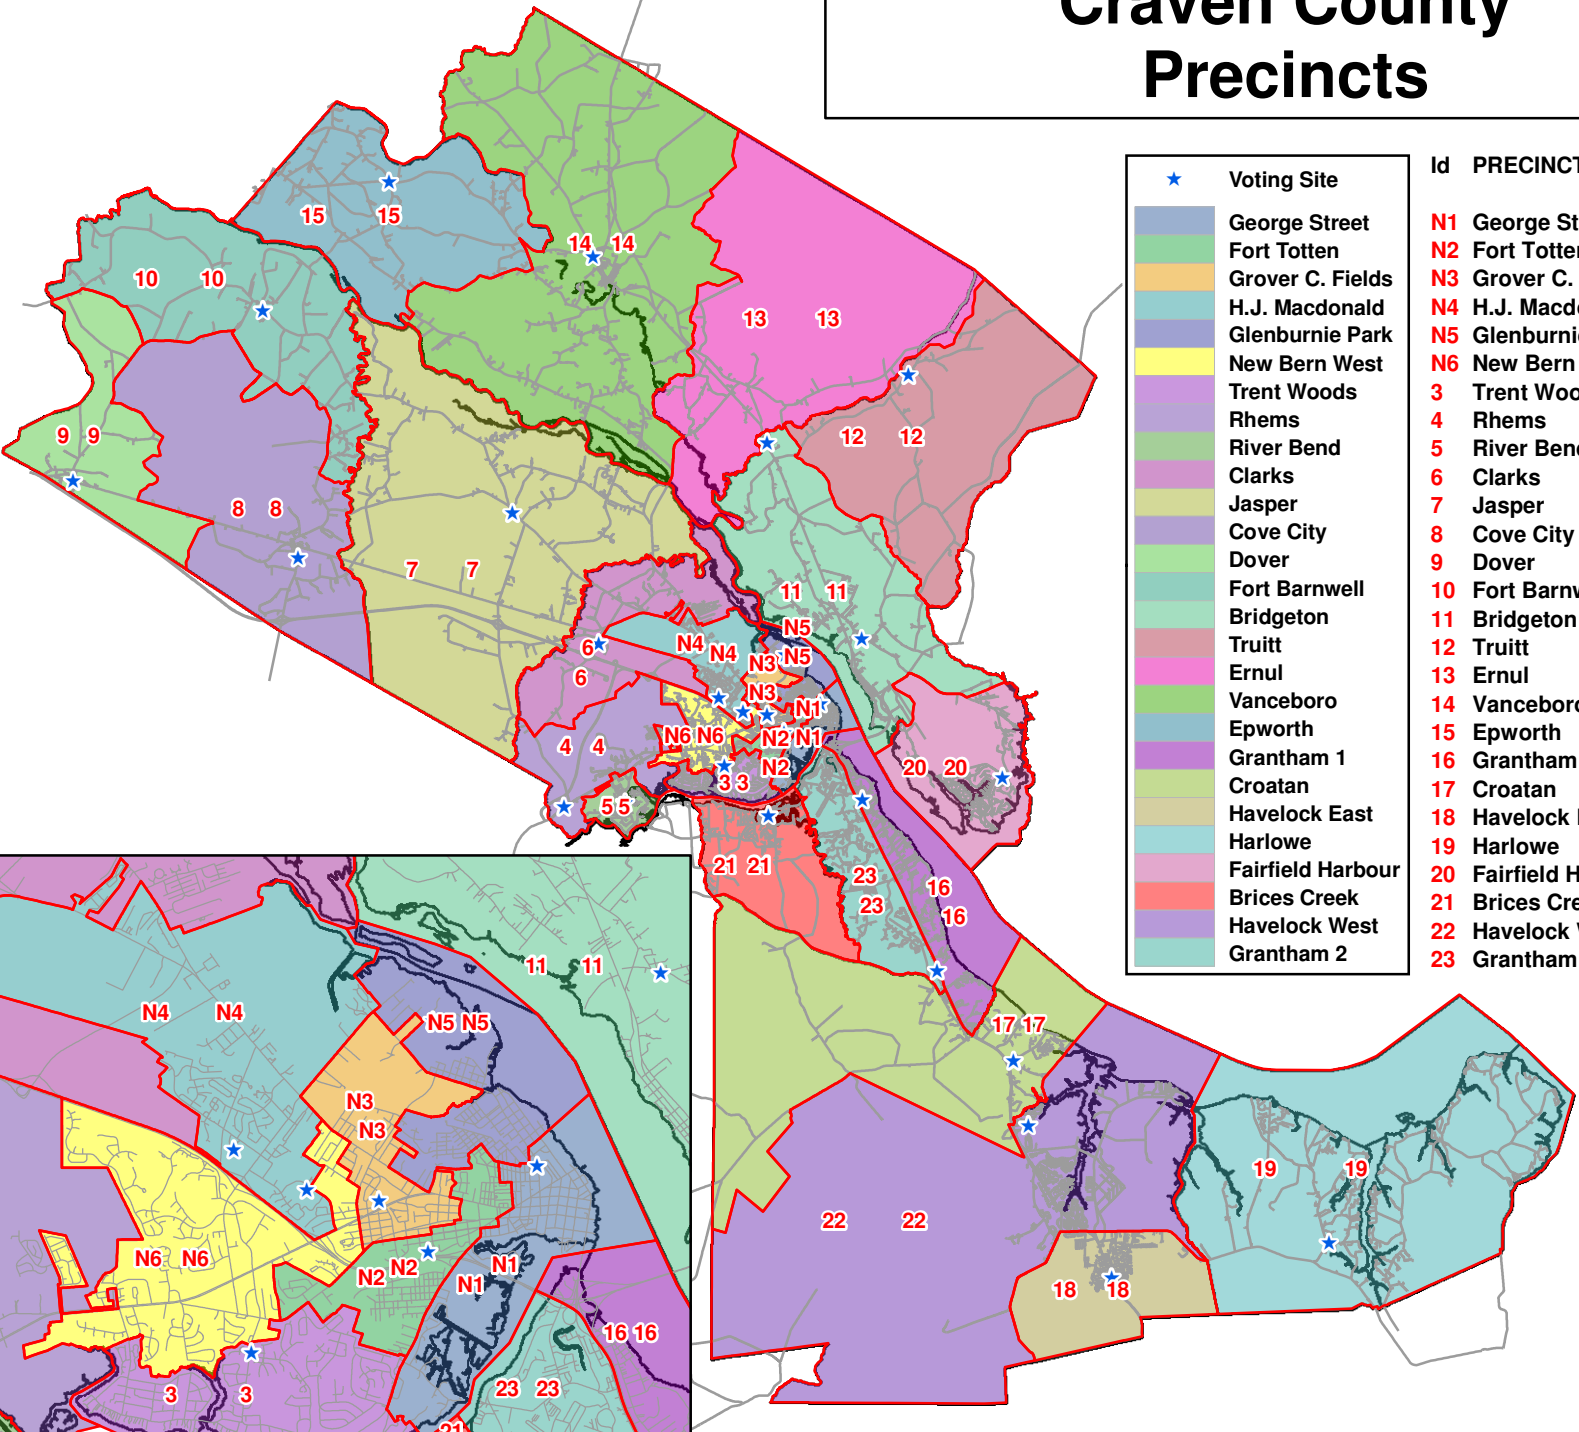

Craven County Precincts

★	Voting Site	Id	PRECINCT
★	George Street	N1	George Street
★	Fort Totten	N2	Fort Totten
★	Grover C. Fields	N3	Grover C. Fields
★	H.J. Macdonald	N4	H.J. Macdonald
★	Glenburnie Park	N5	Glenburnie Park
★	New Bern West	N6	New Bern West
★	Trent Woods	3	Trent Woods
★	Rhems	4	Rhems
★	River Bend	5	River Bend
★	Clarks	6	Clarks
★	Jasper	7	Jasper
★	Cove City	8	Cove City
★	Dover	9	Dover
★	Fort Barnwell	10	Fort Barnwell
★	Bridgeton	11	Bridgeton
★	Truitt	12	Truitt
★	Ernul	13	Ernul
★	Vanceboro	14	Vanceboro
★	Epworth	15	Epworth
★	Grantham 1	16	Grantham 1
★	Croatan	17	Croatan
★	Havelock East	18	Havelock East
★	Harlowe	19	Harlowe
★	Fairfield Harbour	20	Fairfield Harbour
★	Brices Creek	21	Brices Creek
★	Havelock West	22	Havelock West
★	Grantham 2	23	Grantham 2