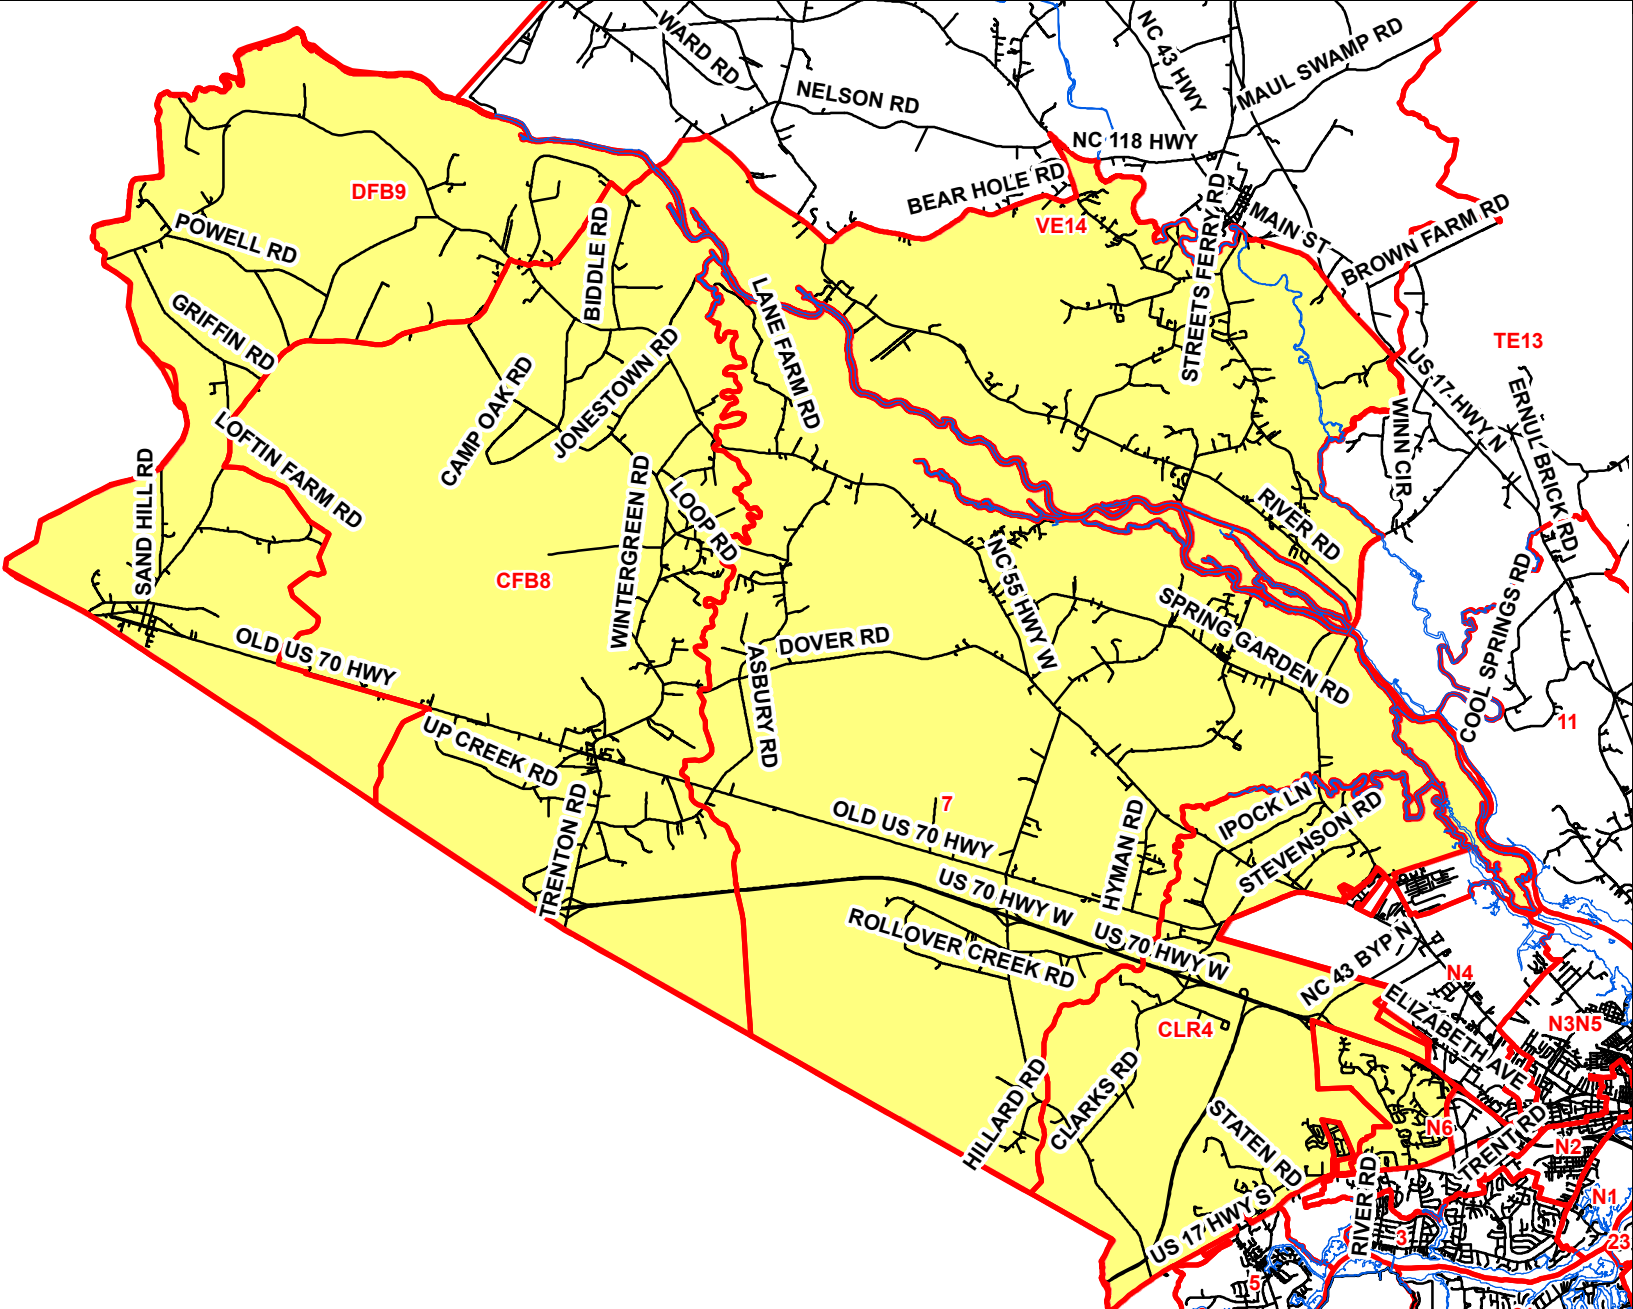

# Craven County, North Carolina Commissioner District 2

Id	PRECINCT
N1	George Street
N2	Fort Totten
N3N5	Glenburnie-Grover C
N4	H.J. MacDonald
N6	West New Bern
2	Havelock
3	Trent Woods
5	River Bend
7	Jasper
11	Bridgeton
16	Grantham 1A
17	Croatan
19	Harlowe
20	Fairfield Harbour
21	Brices Creek
23	Grantham 2B
CFB8	Cove-Fort Barnwell
CLR4	Clarks-Rhems
DFB9	Dover-Fort Barnwell
TE13	Truitt-Ernul
VE14	Van-Ep