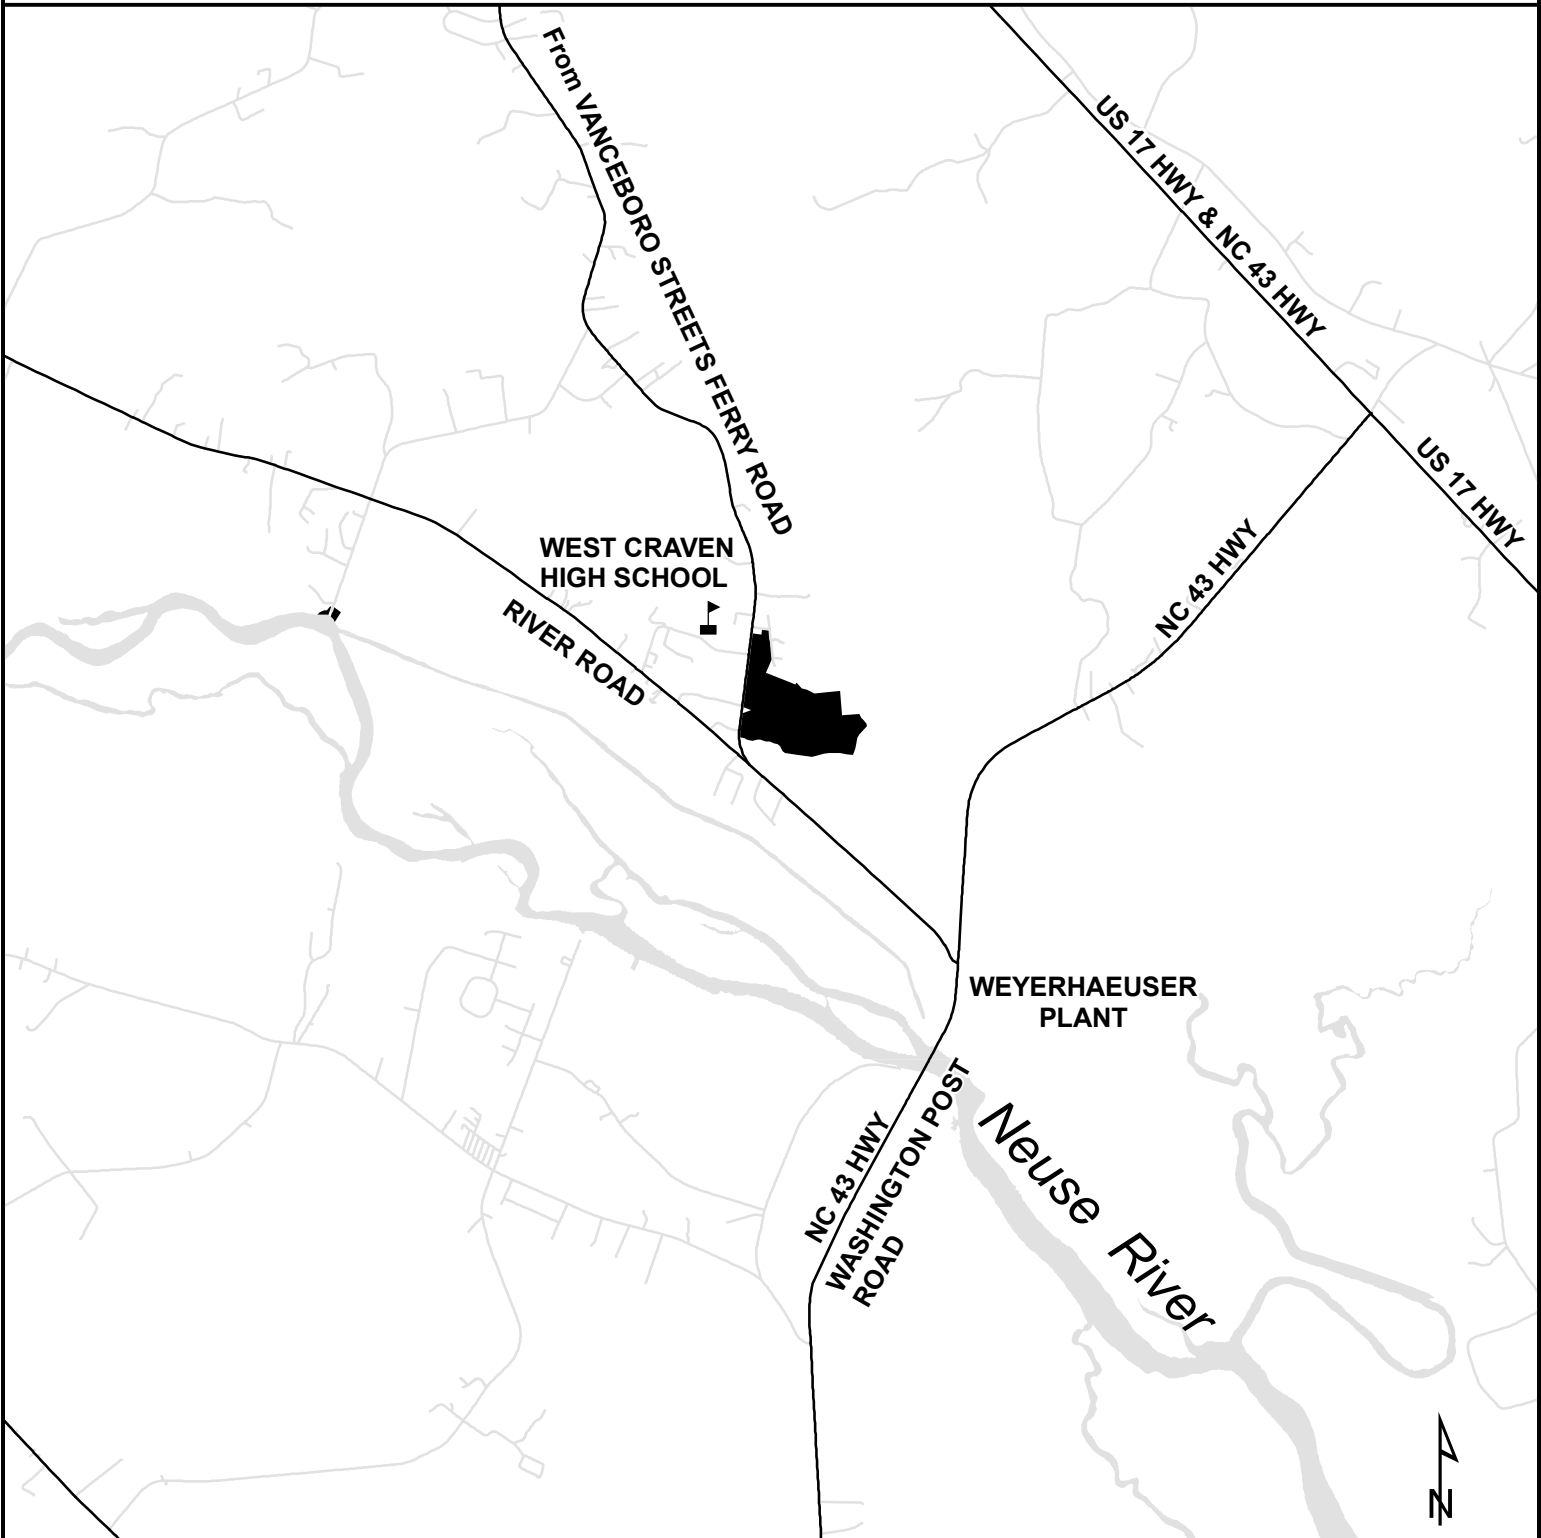

**Craven County
West Craven Park
2791 Streets Ferry Road, Vanceboro, NC**

Directions :

From New Bern ... follow NC 43 Hwy north towards Vanceboro. At Weyerhaeuser Plant, turn left on River Rd. Follow for 1 mile and bear right onto Streets Ferry Road. The park will be on right just around the first curve.

From Greenville/Washington ... take Hwys 43 & 17 to Vanceboro. Follow into and through Vanceboro, turn right on Streets Ferry Rd. Follow for 4.5 miles to West Craven High School. Park will be just past high school on left.